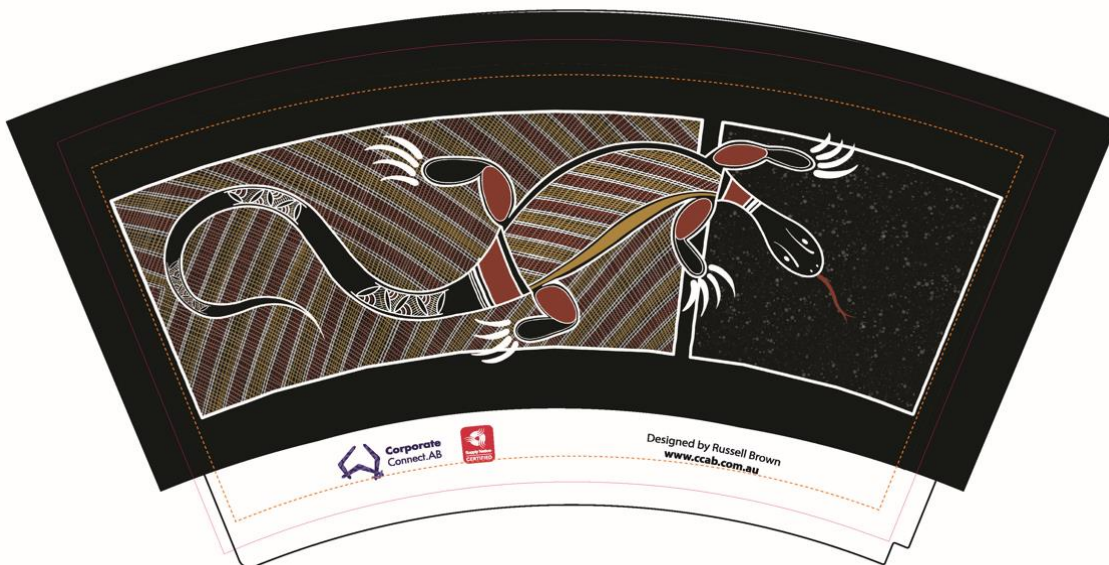

Product Information

Type: Single Wall Hot Cup
Material: Wood Pulp Paper, PE Lined
Design/Colour: Indigenous Design by Russell Yilamara Brown
Intended Use: Suitable for hot and cold drinks, food service, general purpose, single use
Additional Details: Single wall, smooth surface
Shelf Life: 3 years from date of manufacture
Storage: Store in a cool, dry place away from direct sunlight and humidity
Country of Manufacture: China

Physical Dimensions:

Product Code	Capacity	Diameter Top (mm)	Diameter Base (mm)	Height (mm)
KMSWHC8/CCAB	8oz	80	53.1	93.0
KMSWHC12/CCAB	12oz	90	56.9	113.0

Packing Information

Product Code	Packaging Description	Carton Quantity	Carton Dimensions (mm)	Carton Weight (kg)	Carton Barcode
KMSWHC8/CCAB	50 pieces per sleeve, 20 sleeves per carton	1,000 pieces	410 x 330 x 470	8.30	19325191033629
KMSWHC12/CCAB			460 x 370 x 530	12.00	19325191033643

Image:

KMSWHC12/CCAB

Russell Yilamara Brown
 Contemporary Aboriginal Artist.
 He is connected to the Limmien Bright area of SE Gulf Country and Groote Eylandt in the NT where he lives. This piece depicts how my family was taken away from Groote Eylandt to Sydney. It shows a lizard which represents people moving from the old law into the unknown.