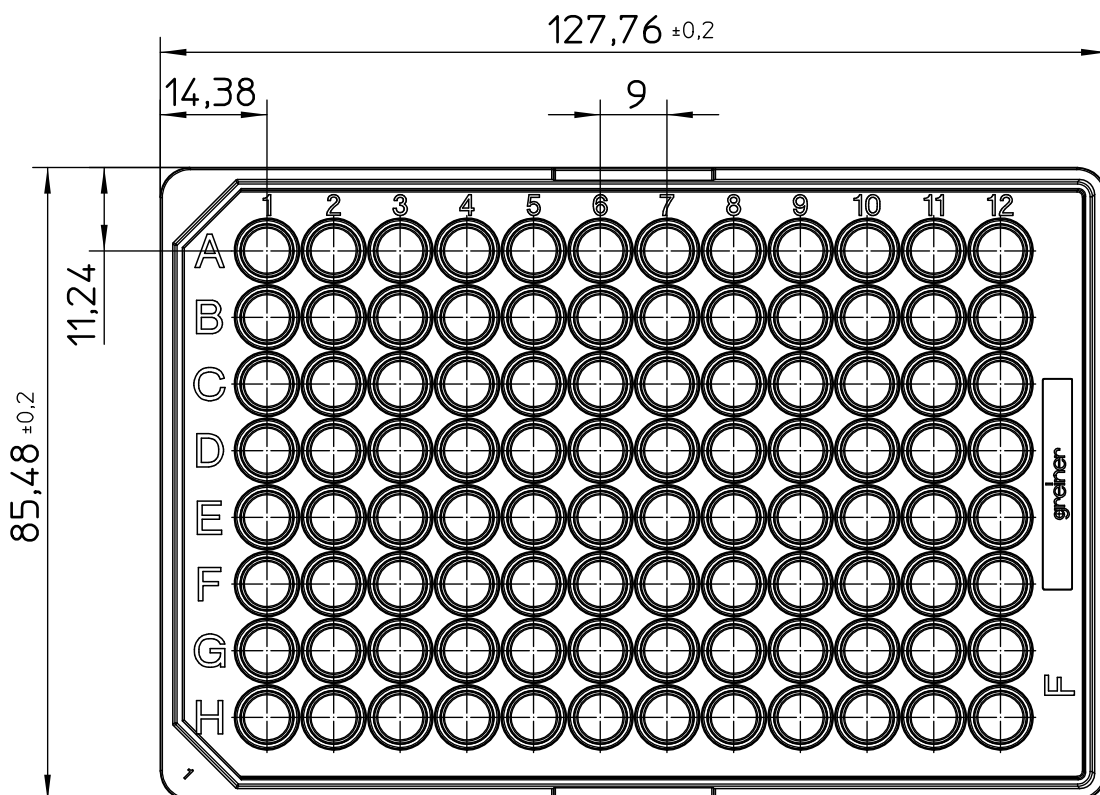

Curvature max. 0,2

"All dimensions in mm"

Customer drawing subject to change without notice!

Uncontrolled Copy

Prior Issue	Drawn	Approved	Released	CONFIDENTIAL: Information contained in this document or drawing is confidential and proprietary to Greiner Bio-One GmbH. This document may not be reproduced for any reason without written permission from Greiner Bio-One GmbH. All rights of design, invention, and copyright are reserved.
Revision 2	Date 2011/04/28	Date 2017/05/03	Date 2017/05/03	
Date 2015/01/20	Name forb	Name schwarzej	Name sonntag	