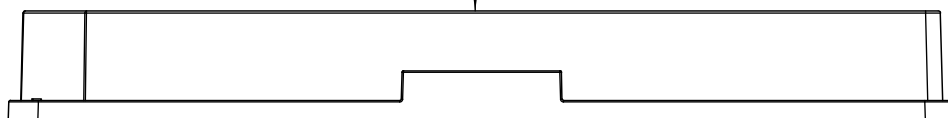

Curvature max. 0,2

"All dimensions in mm"

Customer drawing subject to change without notice!

Uncontrolled Copy

Prior Issue	Drawn	Approved	Released	CONFIDENTIAL: Information contained in this document or drawing is confidential and proprietary to Greiner Bio-One GmbH. This document may not be reproduced for any reason without written permission from Greiner Bio-One GmbH. All rights of design, invention, and copyright are reserved.
Revision 2	Date 2011/04/28	Date 2017/05/03	Date 2017/05/03	
Date 2015/01/20	Name forb	Name schwarzej	Name sonntag	