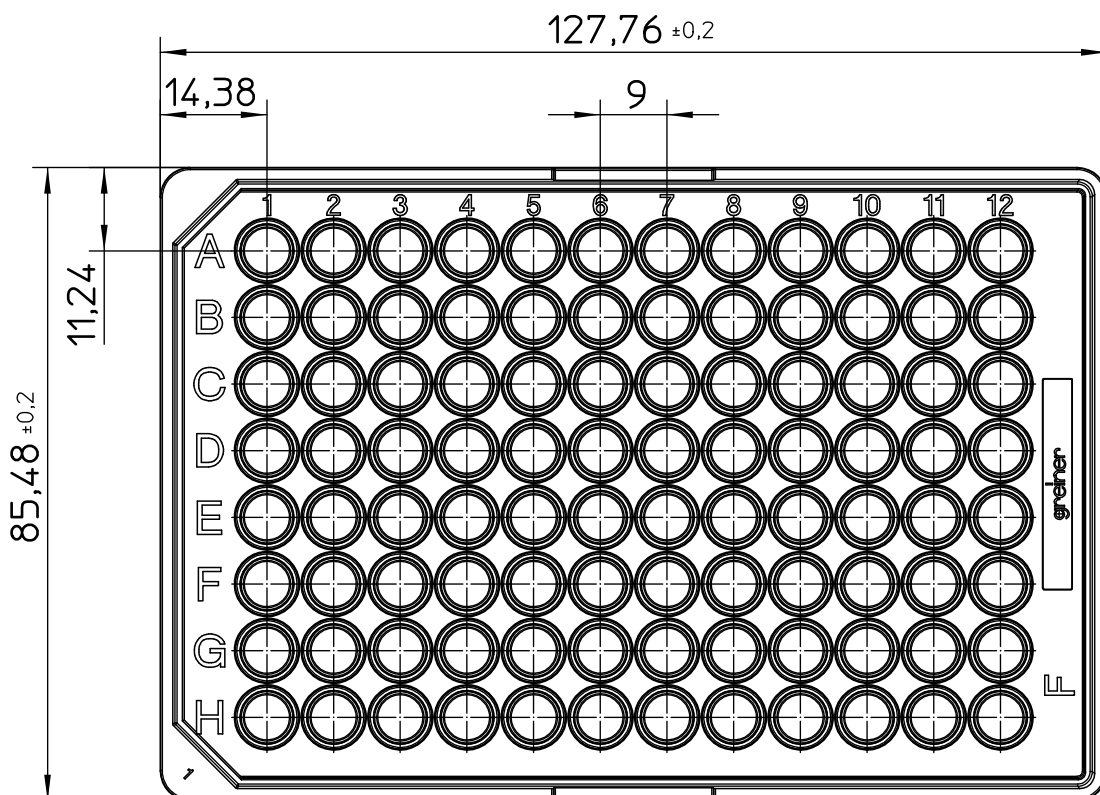

Curvature max. 0,2

"All dimensions in mm"

Customer drawing subject to change without notice!

Uncontrolled Copy

Prior Issue	Drawn	Approved	Released	CONFIDENTIAL: Information contained in this document or drawing is confidential and proprietary to Greiner Bio-One GmbH. This document may not be reproduced for any reason without written permission from Greiner Bio-One GmbH. All rights of design, invention, and copyright are reserved.
Revision 2	Date 2011/04/28	Date 2017/05/03	Date 2017/05/03	
Date 2015/01/20	Name forb	Name schwarzj	Name sonntag	