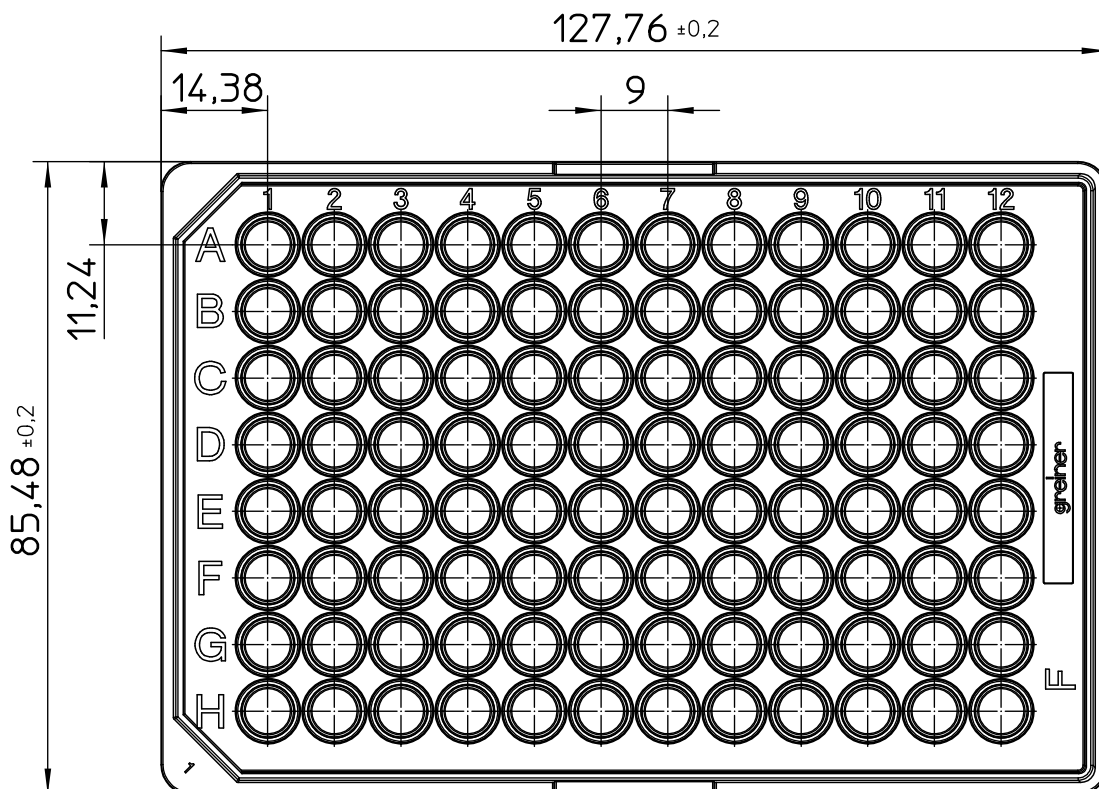

Curvature max.0,2

"All dimensions in mm"

Customer drawing subject to change without notice!

Uncontrolled Copy

Prior Issue	Drawn	Approved	Released	CONFIDENTIAL: Information contained in this document or drawing is confidential and proprietary to Greiner Bio-One GmbH. This document may not be reproduced for any reason without written permission from Greiner Bio-One GmbH. All rights of design, invention, and copyright are reserved.
Revision 1	Date 2015/02/12	Date 2017/05/03	Date 2017/05/03	
Date 2015/02/12	Name schwarzj	Name schwarzj	Name sonntag	