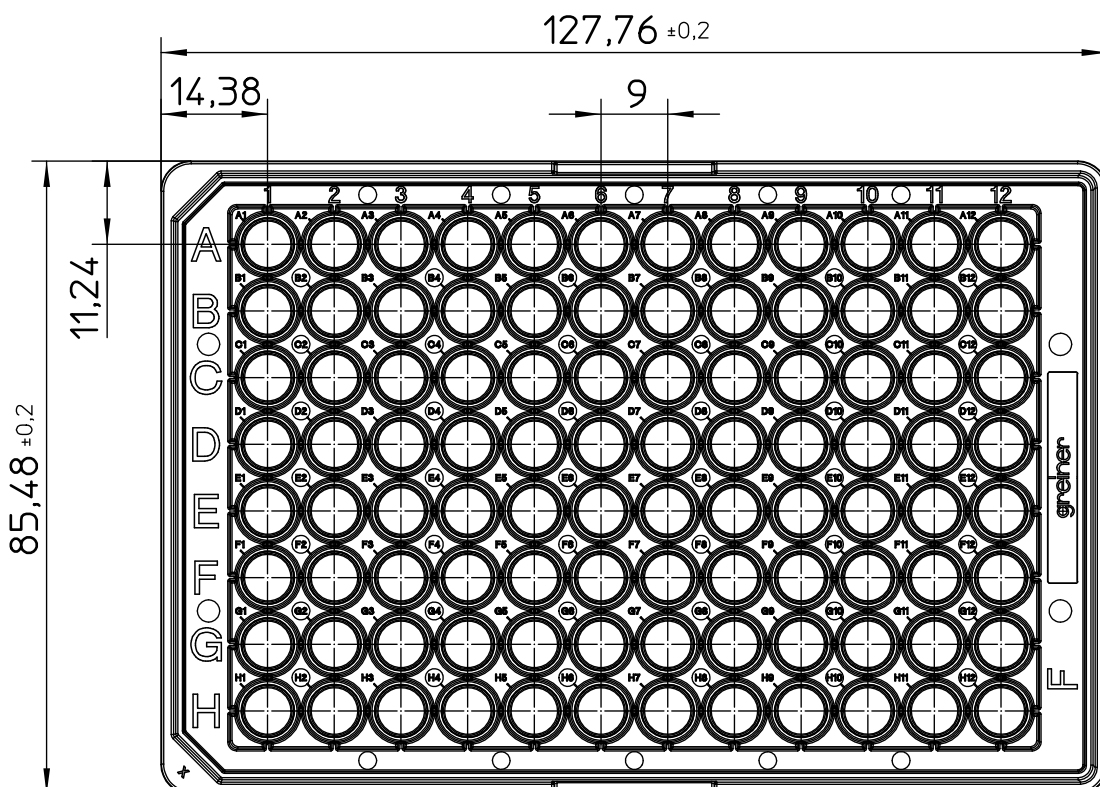

Curvature max.0,2

"All dimensions in mm"

Customer drawing subject to change without notice!

Uncontrolled Copy

Prior Issue	Drawn	Approved	Released	CONFIDENTIAL: Information contained in this document or drawing is confidential and proprietary to Greiner Bio-One GmbH. This document may not be reproduced for any reason without written permission from Greiner Bio-One GmbH. All rights of design, invention, and copyright are reserved.
Revision 2	Date 2011/05/30	Date 2017/01/31	Date 2017/01/31	
Date 2015/02/11	Name forb	Name schwarzej	Name sonntag	