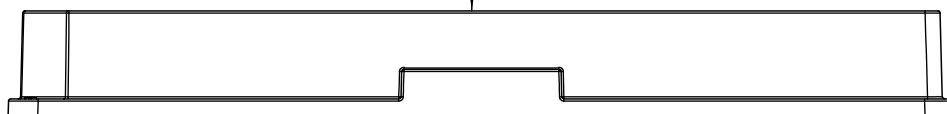

Curvature max.0,2

"All dimensions in mm"

Customer drawing subject to change without notice!

Uncontrolled Copy

Prior Issue	Drawn	Approved	Released	CONFIDENTIAL: Information contained in this document or drawing is confidential and proprietary to Greiner Bio-One GmbH. This document may not be reproduced for any reason without written permission from Greiner Bio-One GmbH. All rights of design, invention, and copyright are reserved.
Revision 2	Date 2011/05/30	Date 2017/01/31	Date 2017/01/31	
Date 2015/02/11	Name forb	Name schwarzej	Name sonntag	