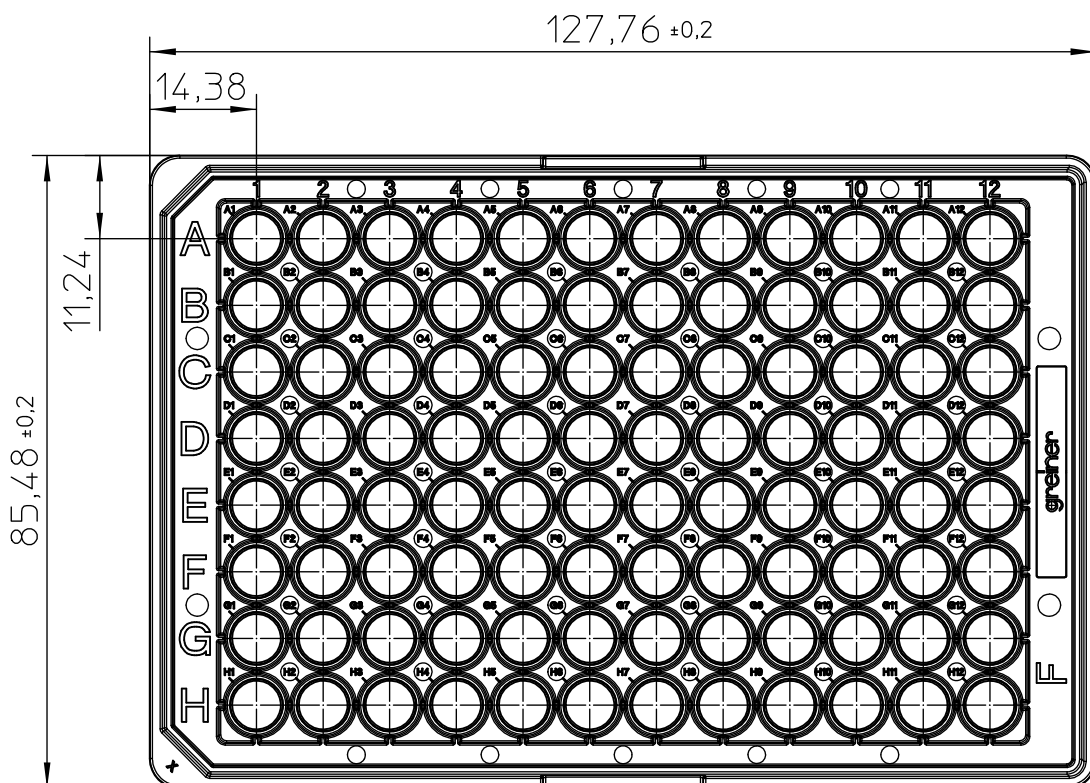

Curvature max.0,2

"All dimensions in mm"  
Customer drawing subject to change without notice!

Uncontrolled Copy

Prior Issue	Drawn	Approved	Released	CONFIDENTIAL: Information contained in this document or drawing is confidential and proprietary to Greiner Bio-One GmbH. This document may not be reproduced for any reason without written permission from Greiner Bio-One GmbH. All rights of design, invention, and copyright are reserved.
Revision 1	Date 2011/05/03	Date 2015/01/22	Date 2015/01/22	
Date 2011/05/03	Name forb	Name schwarzj	Name sonntag	